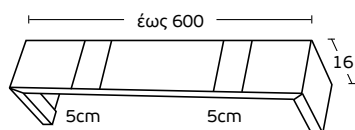

1885 | ΜΑΥΡΟ ΟΠΑΚΟ - ΧΑΛΚΟΣ / Black Opaco - Copper

Τιμή μέτρου / Price per metre **45€**