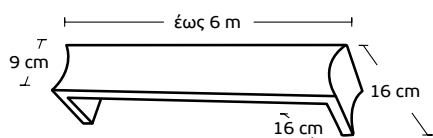

4756 | Χρώμα Νο 43/3160
Color No 43/3160

Τιμή μέτρου / Price per metre **55€**