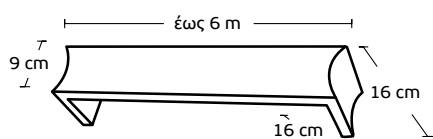

4756 | Χρώμα Νο 41/8080
Color No 41/8080

Τιμή μέτρου / Price per metre **55€**