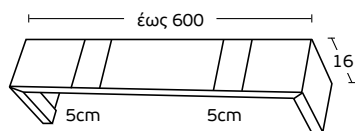

1706 | Ν/ΜΑΤ - ΧΑΛΚΟΣ / N/Mat - Copper

Τιμή μέτρου / Price per metre **45€**