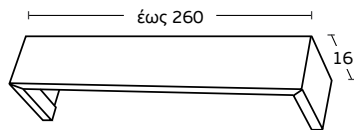

Prices are valid without rail.  
Choose those that suit you.  
V.A.T. is not included in the prices.

**ME 241** | ΚΑΦΕΣ  
Coffee

Τιμή μέτρου / Price per metre **74€**

**ME 242** | ΚΟΥΠΕΣ  
Cups

Τιμή μέτρου / Price per metre **74€**