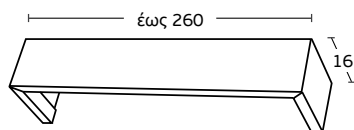

ME 243 | ΚΟΥΖΙΝΙΚΑ
Kitchen tools

Τιμή μέτρου / Price per metre **74€**